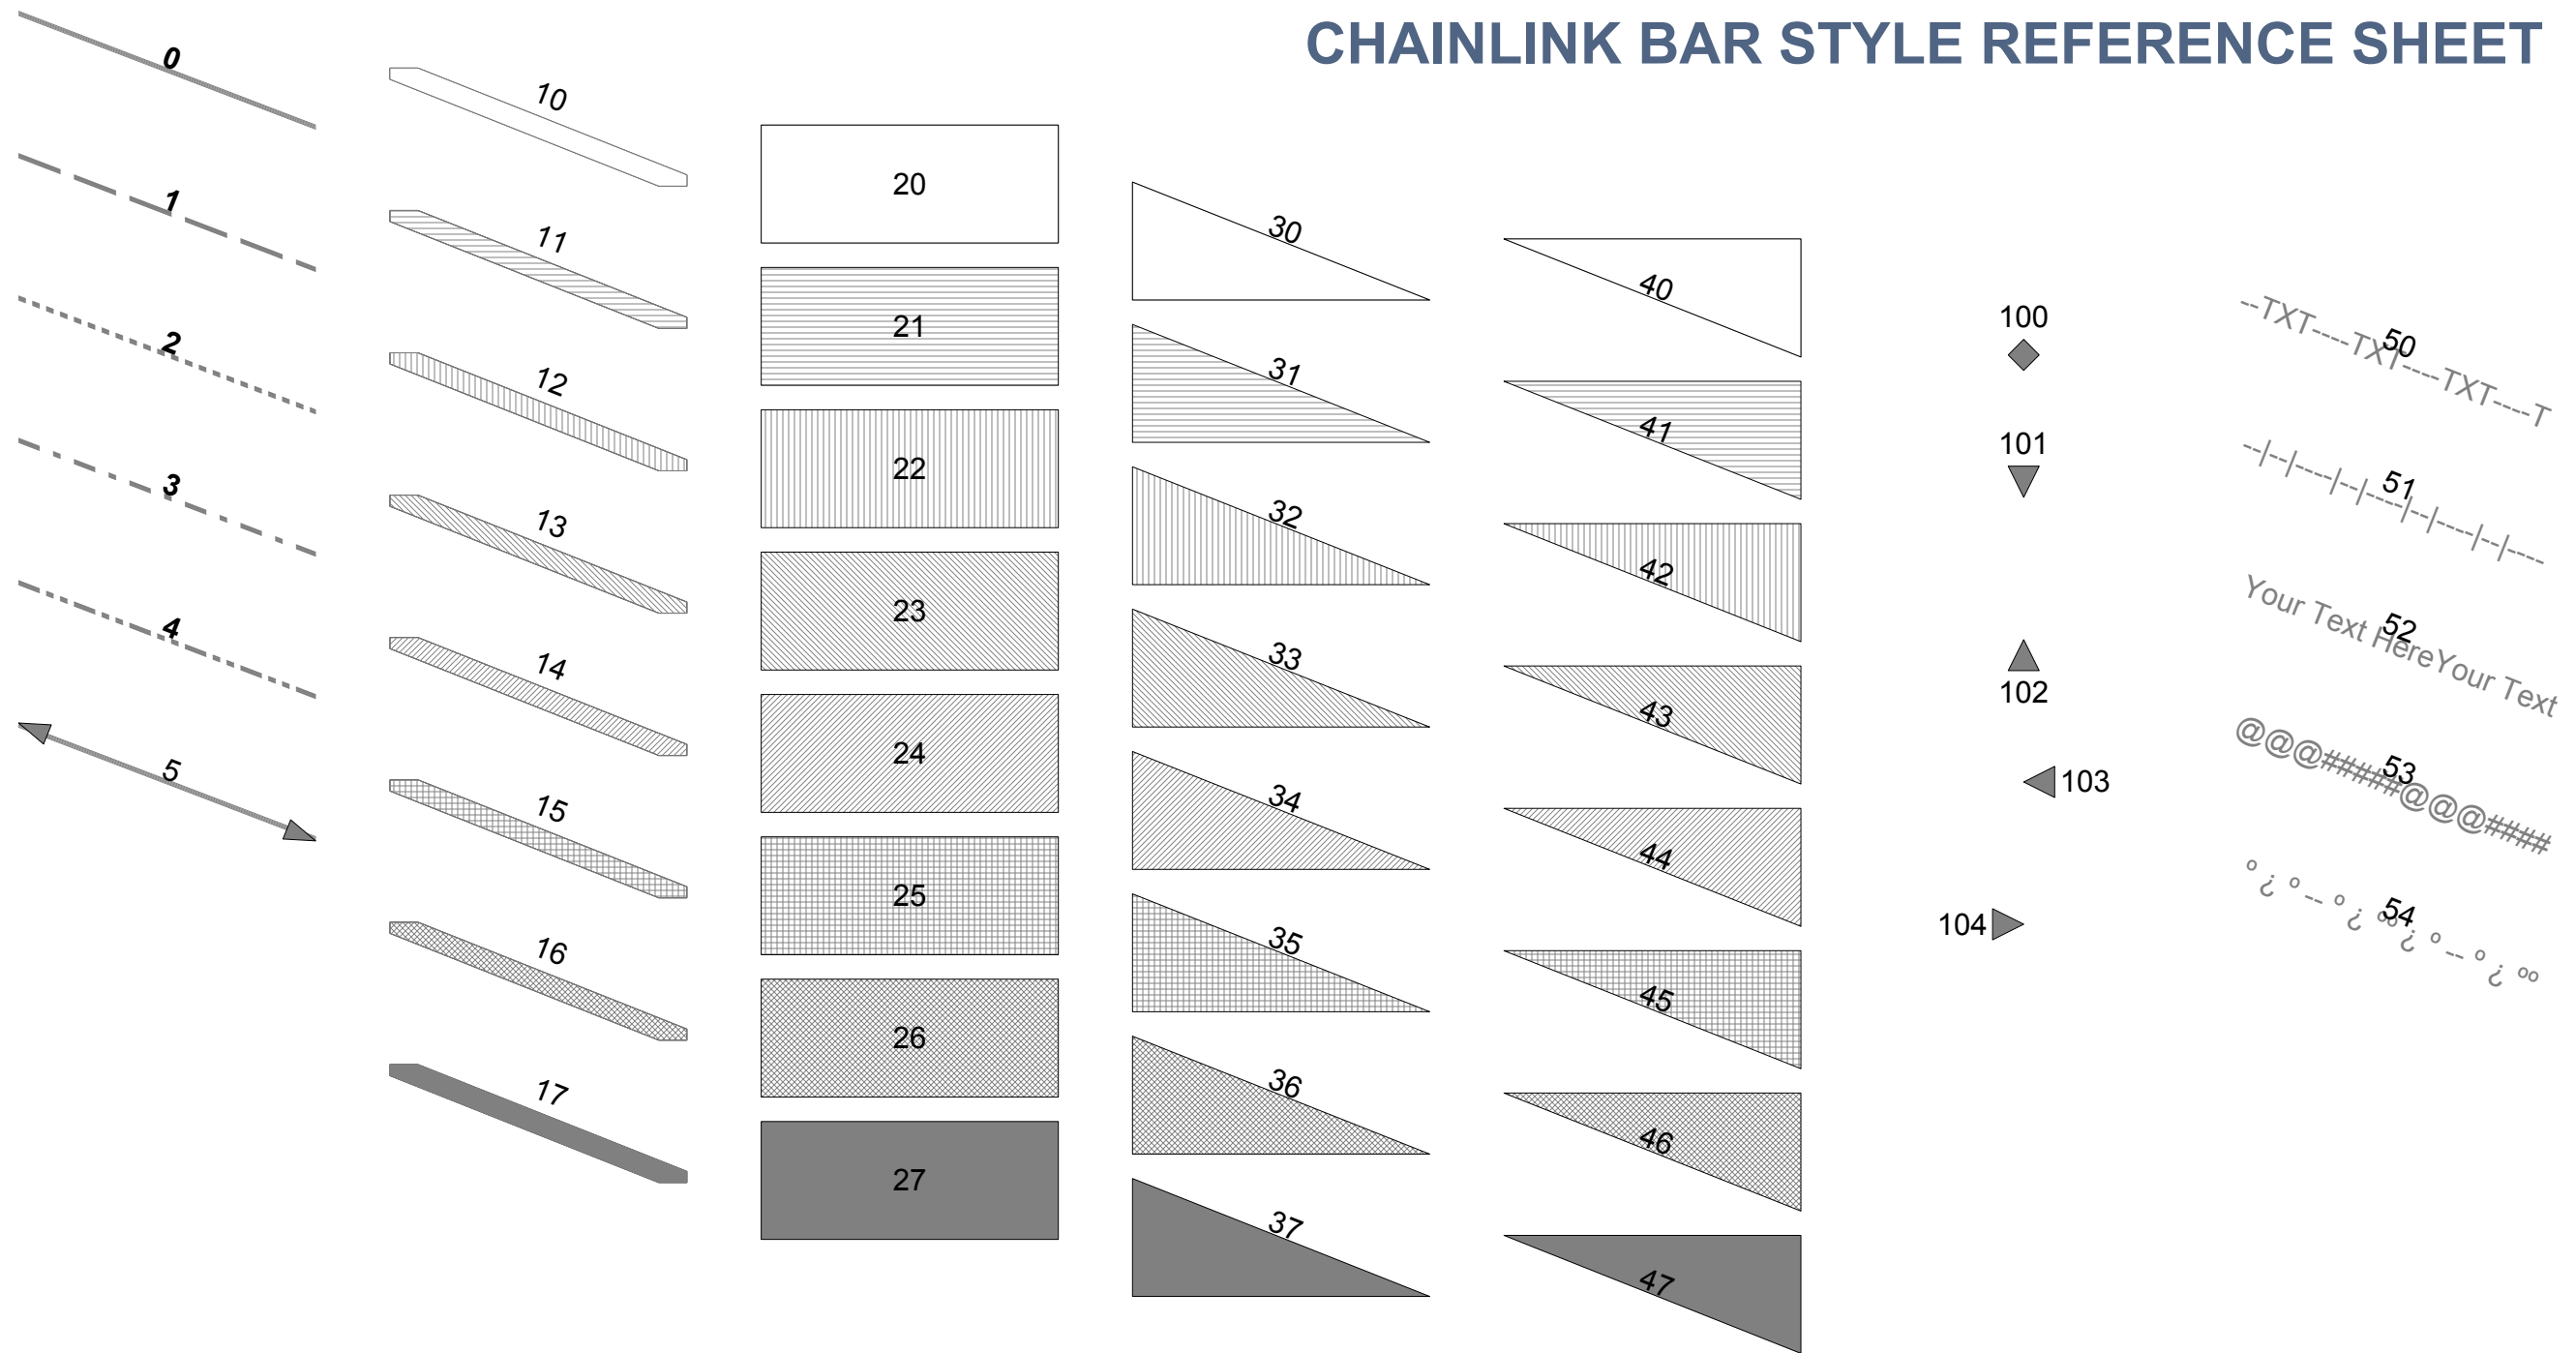

CHAINLINK BAR STYLE REFERENCE SHEET

Notes

Bar Styles above 50 are User Defined Bars